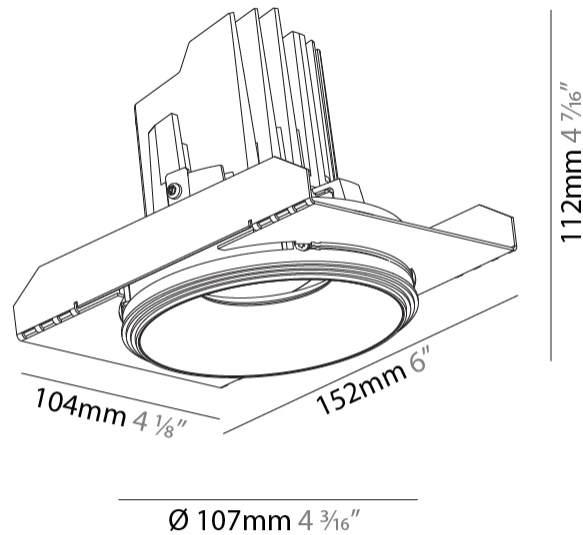

PHYSICAL

Shape: Round
Diameter (mm): 107
Diameter (in): 4 3/16
Height (mm): 112
Height (in): 4 7/16
Ceiling Thickness (mm): 10 / 12.5 / 15 / 25
Ceiling Thickness (in): 3/8 or 1/2 or 9/16 or 1
Min. Recessing Depth (mm): 130
Min. Recessing Depth (in): 5 1/8
Light Distribution: Adjustable / Downlight
Weight (kg): 0.609
Weight (lbs): 1.34
Fixture Finish: SSR / BKV / CWI / CRY / HAB / UFT / ITA / RUA / FTG / MYG / LOD / PUS / FRO / FUP / KIA / POP / BLS / SPG / MEY / GOH / GUM / CHC / COM / ABZ / JAG / OBR / MOS / ROR
Fixture Material: Aluminum Die Cast
Cut-out Measurements: $\square$ 111mm / 4 3/8"
Upon Request: Unique Ceiling Thickness

ELECTRICAL

Lamp Type: LED (Zhaga Standard)
Input Wattage (W): 16.5
Total Output Wattage (W): 14.7
Dimming: Dali Dimming
Driver Included: No
Driver Location: Recessed Housing
Driver Type: Constant Current - 120Vac
Driver Class: Class 2
Housing: See Components
Input Voltage (V): 120
Constant Current (MA): 350

LED

Number of LEDs: 1
Max. Delivered Lumen (lm): 770
Nominal Lumen (lm): 1140
CRI: >90 CRI
Lamp Life (hrs): 50000
Upon Request: RGB-W Tunable White Special Color Temperature Special LED

OPTICAL

Reflector: 20 / 40 / 60
Adjustability: Rotational 355°; Tilt 10°
Upon Request: Special Beam Angles

RATINGS AND CERTIFICATIONS

Certified By: Certified for North American Standards
IP rating: IP20