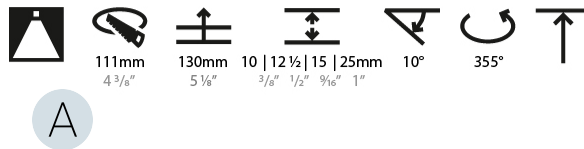

PHYSICAL

Shape: Round
Diameter (mm): 107
Diameter (in): 4 3/16
Height (mm): 112
Height (in): 4 7/16
Ceiling Thickness (mm): 10 / 12.5 / 15 / 25
Ceiling Thickness (in): 3/8 or 1/2 or 9/16 or 1
Min. Recessing Depth (mm): 130
Min. Recessing Depth (in): 5 1/8
Light Distribution: Adjustable / Downlight
Weight (kg): 0.609
Weight (lbs): 1.34
Fixture Finish: SSR / BKV / CWI / CRY / HAB / UFT / ITA / RUA / FTG / MYG / LOD / PUS / FRO / FUP / KIA / POP / BLS / SPG / MEY / GOH / GUM / CHC / COM / ABZ / JAG / OBR / MOS / ROR
Fixture Material: Aluminum Die Cast
Cut-out Measurements: $\square$ 111mm / 4 3/8"
Upon Request: Unique Ceiling Thickness

ELECTRICAL

Lamp Type: LED (Zhaga Standard)
Input Wattage (W): 16.5
Total Output Wattage (W): 14.7
Dimming: Dali Dimming
Driver Included: No
Driver Location: Recessed Housing
Driver Type: Constant Current - 120Vac
Driver Class: Class 2
Housing: See Components
Input Voltage (V): 120
Constant Current (MA): 350

LED

Number of LEDs: 1
Max. Delivered Lumen (lm): 770
Nominal Lumen (lm): 1140
CRI: >90 CRI
Lamp Life (hrs): 50000
Upon Request: RGB-W Tunable White Special Color Temperature Special LED

OPTICAL

Reflector: 20 / 40 / 60
Adjustability: Rotational 355°; Tilt 10°
Upon Request: Special Beam Angles

RATINGS AND CERTIFICATIONS

Certified By: Certified for North American Standards
IP rating: IP20