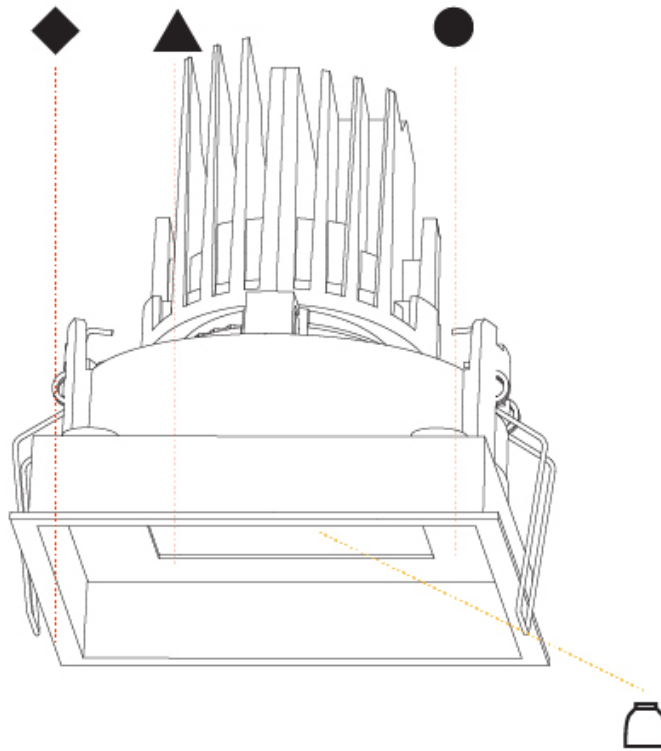

BIONIQ SQUARE ADJUSTABLE COMFORT RECESSED

A35551-

PROJECT

TYPE

SPECIFIER

QUANTITY

DATE

A